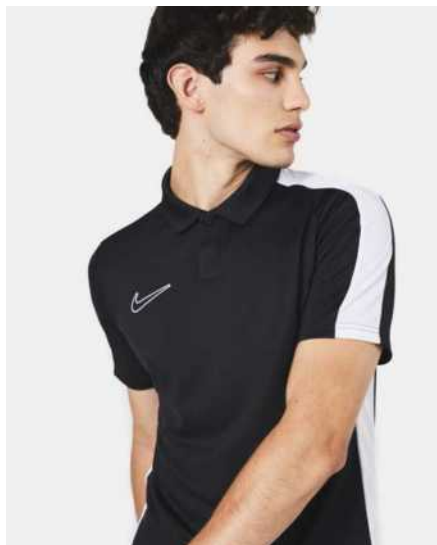

Sustainable materials

Carryover Dri-Fit Academy 23 Polo

RRP £39.99

Lifecycle

January 2023 - December 2024

Available in

XS - S - M - L - XL - 2XL - 3XL

Product Features

- 100% Polyester
- Nike Dri-FIT technology moves sweat away from your skin for quicker evaporation, helping you stay dry and comfortable
- Sweat-wicking fabric to help keep you cool during your pre-match or training routine
- Mesh on the sleeve and side lets air flow to help keep you cool
- Fold-over collar with button placket
- Embroidered Swoosh design
- Machine wash