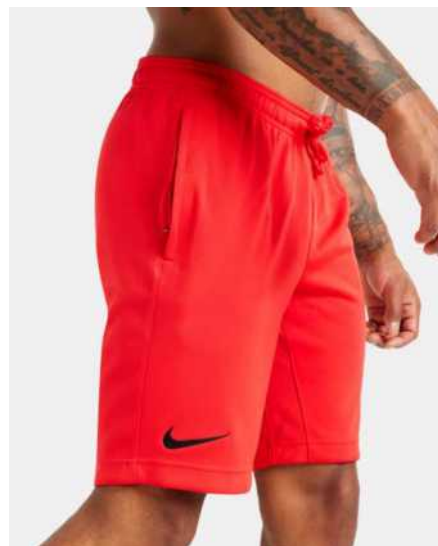

Sustainable materials

Carryover Strike 22 Express Short

RRP £44.99

Lifecycle

January 2022 - March 2024

Futures only

Available in

S - M - L - XL - 2XL

Product Features

- 100% polyester
- Design details specifically tailored for soccer's rising stars
- A relaxed fit paired with sweat-wicking fabric helps keep you cool and composed while fine-tuning your skills
- Nike Dri-FIT technology moves sweat away from your skin for quicker evaporation, helping you stay dry and comfortable
- Elastic waistband stretches for a custom fit. Mesh construction adds lightweight breathability
- Zippered side pockets let you store your essentials
- Standard fit for a relaxed, easy feel
- Machine wash