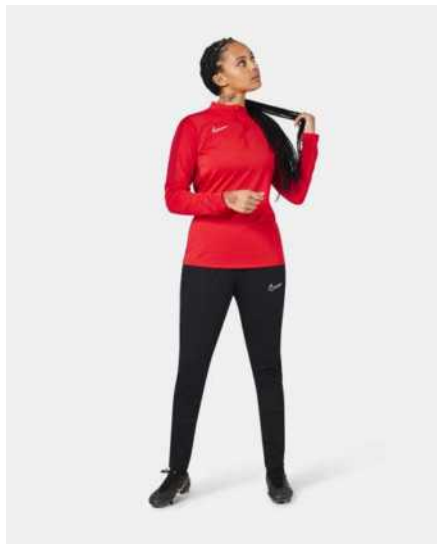

Sustainable materials

Carryover Dri-Fit Women's Academy 23 Knit Pant

RRP £39.99

Lifecycle

January 2023 - December 2024

Available in

XS - S - M - L - XL - 2XL

DR1671-010
Black / Black /
(White)

DR1671-451
Obsidian /
Obsidian /
(White)

Product Features

- 100% Polyester
- Nike Dri-FIT technology moves sweat away from your skin for quicker evaporation, helping you stay dry and comfortable
- Sweat-wicking fabric combined with mesh side stripes to help keep you dry and cool during your pre-match or training routine
- Mesh side panels let air flow to help keep you cool
- Zippers on the lower legs make it easy to change over cleats or shoes
- Zippered side pockets
- Elastic waistband with drawcord
- Embroidered Swoosh design