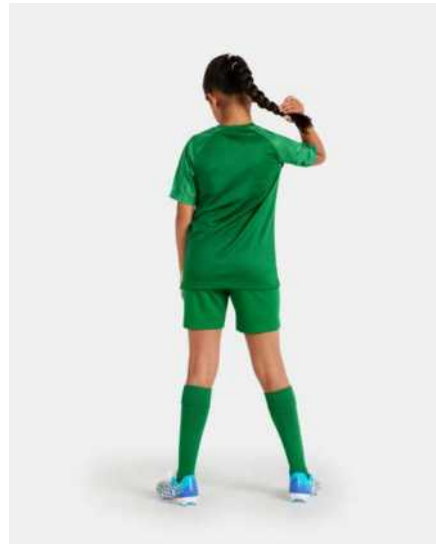

Sustainable materials

Carryover

Academy Jersey S/S (Youth)

RRP £19.99

Lifecycle

January 2022 - December 2025

Available in

XS - S - M - L - XL

Product Features

- 100% polyester
- Sweat-wicking fabric to help keep you cool during your pre-match or training routine
- Dri-FIT technology helps you stay dry, comfortable & focused
- Mesh back panel offers lightweight breathability
- Slim fit for a tailored feel
- Machine wash