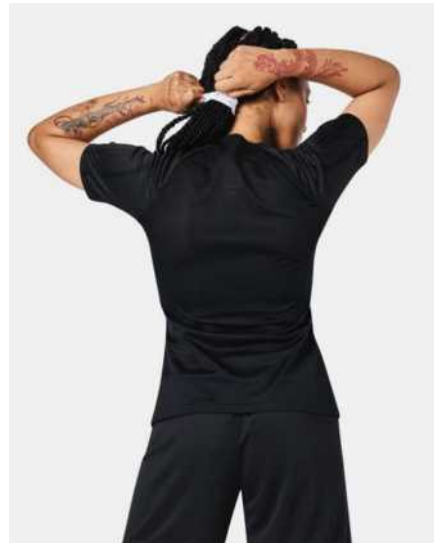

Sustainable materials

Carryover

Dri-Fit Women's Strike III Jersey

RRP £37.99

Lifecycle

January 2023 - December 2024

Futures only

Available in

XS - S - M - L - XL - 2XL

DR0909-010
Black / Black /
Black / (White)

DR0909-011
Black / Volt /
Volt / (White)

DR0909-052
Pewter Grey /
Black / Black /
(White)

DR0909-100
White / White /
White / (Black)

DR0909-411
Midnight Navy /
Photo Blue /
Photo Blue /
(White)

DR0909-463
Royal Blue /
Obsidian /
Obsidian /
(White)

DR0909-657
University Red /
Bright Crimson /
Bright Crimson /
(White)

Product Features

- 100% Polyester
- Nike Dri-FIT technology moves sweat away from your skin for quicker evaporation, helping you stay dry and comfortable
- Sweat-wicking fabric works with breathable mesh to help keep you cool and composed during fast-paced play
- Breathable mesh at the back and under the arms
- Ribbed insets stretch with you to let you move without restrictions
- Slim, streamlined fit
- Embroidered Swoosh design