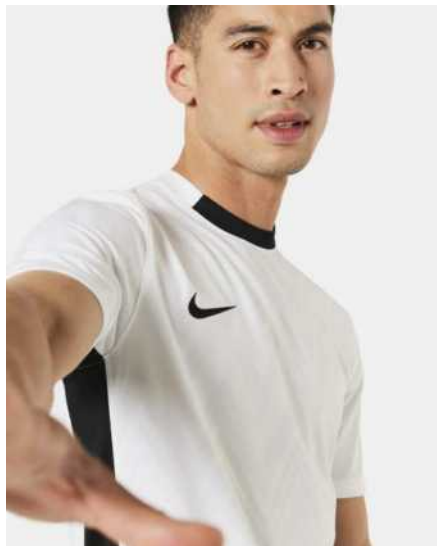

Sustainable materials

New

Dri-Fit Challenge V Jersey

RRP £34.99

Lifecycle

January 2024 - December 2025

Available in

XS - S - M - L - XL - 2XL - 3XL

FD7412-010
Black / White /
(White)

FD7412-100
White / Black /
(Black)

FD7412-463
Royal Blue /
White / (White)

FD7412-657
University Red /
White / (White)

Product Features

- 100% polyester
- Nike Dri-FIT technology moves sweat away from your skin for quicker evaporation, helping you stay dry and comfortable
- Slim fit for a tailored look and feel