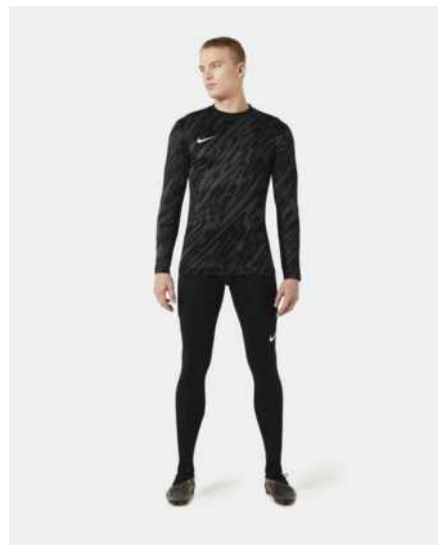

Sustainable materials

New

Dri-Fit Gardien V Goalkeeper Jersey L/S

RRP £59.99

Lifecycle

January 2024 - December 2025

Available in

XS - S - M - L - XL - 2XL - 3XL

FD7474-060
Anthracite /
Black / (White)

FD7474-354
Hyper Turq /
Teal Nebula /
(White)

FD7474-644
Laser Crimson /
University Red /
(White)

Product Features

- 100% polyester
- Nike Dri-FIT technology moves sweat away from your skin for quicker evaporation, helping you stay dry and comfortable
- Slim fit for a tailored look and feel