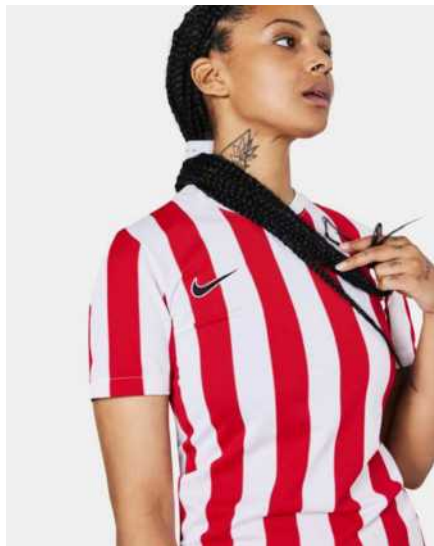

Sustainable materials

Carryover Dri-Fit Women's Striped Division IV Jersey S/S

RRP £29.99

Lifecycle

January 2021 - December 2024

Futures only

Available in

XS - S - M - L - XL

Product Features

- This product is made with 100% recycled polyester fibers
- Nike Dri-FIT technology moves sweat from your skin for quicker evaporation—helping you stay dry and comfortable
- Lightweight mesh on the back adds breathability
- Standard fit for a relaxed, easy feel