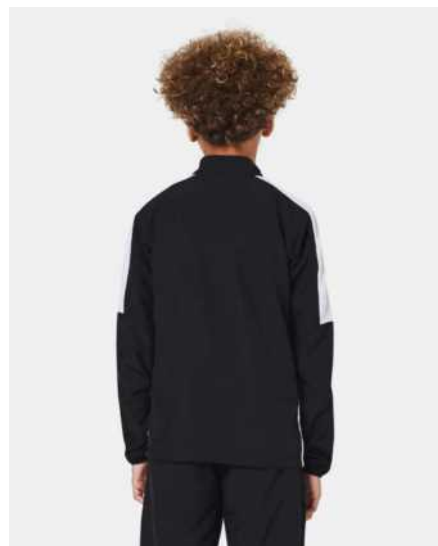

Sustainable materials

Carryover Dri-Fit Academy 23 Woven Track Jacket (Youth)

RRP £37.99

Lifecycle

January 2023 - December 2024

Available in

XS - S - M - L - XL

Product Features

- Body/panels/pocket bags: 100% Polyester Rib: 97% Polyester/3% Spandex
- Nike Dri-FIT technology moves sweat away from your skin for quicker evaporation, helping you stay dry and comfortable
- Sweat-wicking fabric combined with mesh insets to help keep you dry and comfortable during your pre-match or training routine
- Mesh lining and exterior panels at sleeves and sides add breathability
- Elastic cuffs help hold the sleeves in place while you move
- Front pockets
- Full-zip design
- Embroidered Swoosh logo
- Machine wash