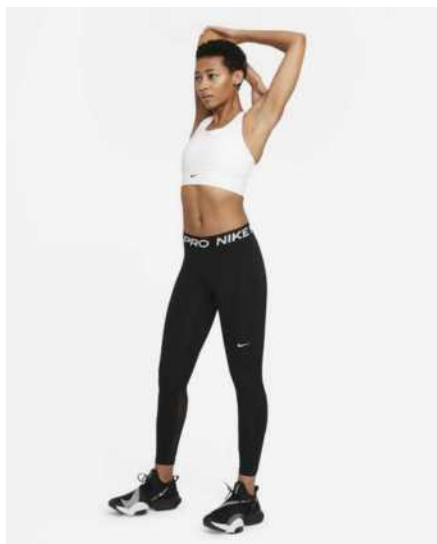

Sustainable materials

Carryover

Women's Dri-Fit Nike Pro Tight

RRP £39.99

Lifecycle

January 2021 - December 2024

Available in

XS - S - M - L - XL - 2XL

CZ9779-010
Black / (White)

Product Features

- BREATHABLE AND SUPPORTIVE
- Nike Dri-FIT technology helps you stay dry, comfortable and focused
- A wide, smooth mid-rise waistband feels supportive around your core
- Ventilated mesh panels along the back of the lower legs create airflow for breathability
- This product is made with at least 50% recycled polyester fibers