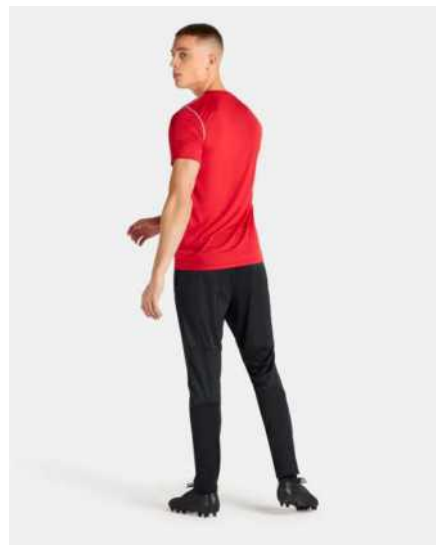

Sustainable materials

New

Dri-Fit Park 20 Knit Pant

RRP £29.99

Lifecycle

January 2020 - December 2025

Available in

S - M - L - XL - 2XL

Product Features

- 100% Polyester
- Dri-FIT technology helps keep you dry and comfortable
- Panels on the calves make it easy to change with boots
- Side pockets hold your belongings
- Standard fit for a relaxed, easy feel
- Elastic waistband and drawcord