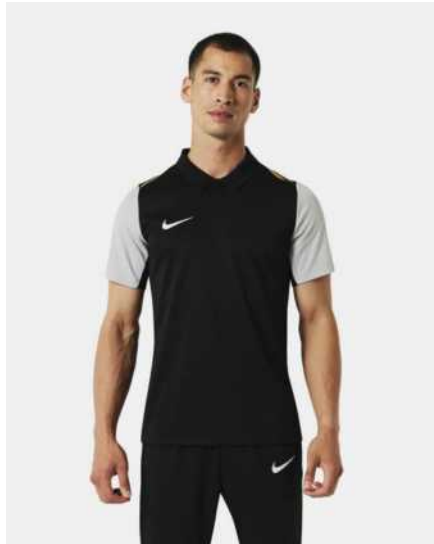

Sustainable materials

New

Dri-Fit Academy Pro 24 Polo

RRP £39.99

Lifecycle

January 2024 - December 2025

Futures only

Available in

XS - S - M - L - XL - 2XL - 3XL

Product Features

- 100% polyester
- Nike Dri-FIT technology moves sweat from your skin for quicker evaporation—helping you stay dry and comfortable