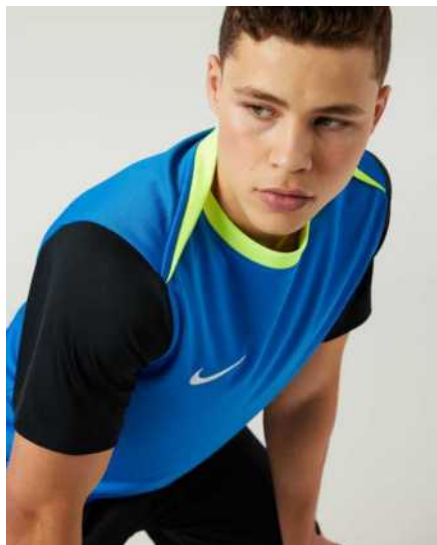

Sustainable materials

New
Dri-Fit Academy Pro 24 Training Top

RRP £27.99

Lifecycle

January 2024 - December 2025

Futures only

Available in

XS - S - M - L - XL - 2XL - 3XL

Product Features

- 100% polyester
- Nike Dri-FIT technology moves sweat away from your skin for quicker evaporation, helping you stay dry and comfortable
- Slim fit for a tailored look and feel