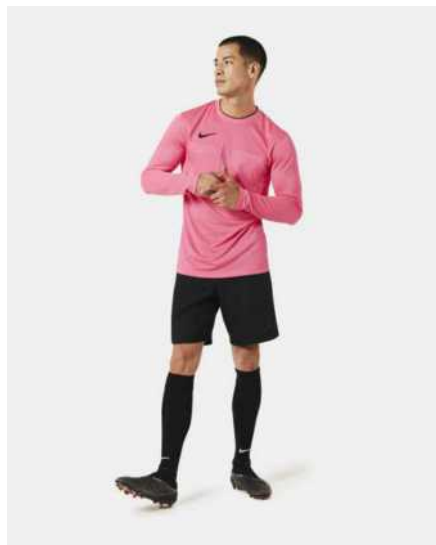

Sustainable materials

Carryover Dri-Fit Referee II Jersey L/S

RRP £54.99

Lifecycle

April 2022 - December 2025

Available in

XS - S - M - L - XL - 2XL

DH8027-354
Hyper Turq /
(Black)

DH8027-635
Bright Crimson /
(Black)

DH8027-645
Hyper Pink /
(Black)

Product Features

- 100% polyester
- Nike Dri-FIT technology moves sweat away from your skin for quicker evaporation, helping you stay dry and comfortable
- Pockets with hook-and-loop closures let you keep your essentials secure on the field