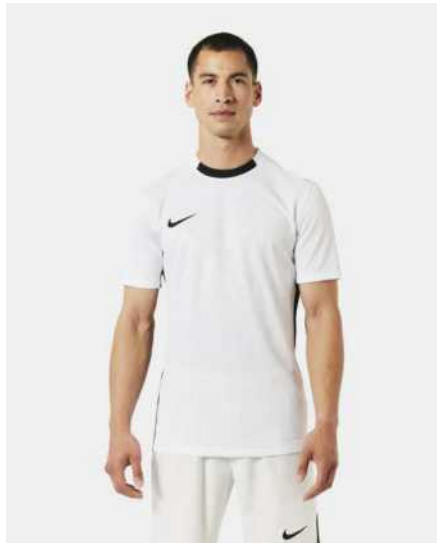

Sustainable materials

New

Dri-Fit Challenge V Jersey

RRP £34.99

Lifecycle

January 2024 - December 2025

Available in

XS - S - M - L - XL - 2XL - 3XL

FD7412-010
Black / White /
(White)

FD7412-100
White / Black /
(Black)

FD7412-463
Royal Blue /
White / (White)

FD7412-657
University Red /
White / (White)

Product Features

- 100% polyester
- Nike Dri-FIT technology moves sweat away from your skin for quicker evaporation, helping you stay dry and comfortable
- Slim fit for a tailored look and feel