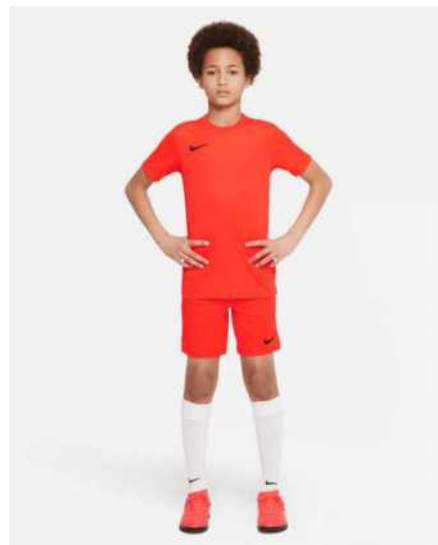

Sustainable materials

Carryover Dri-Fit Park VII Jersey S/S (Youth)

RRP £16.99

Lifecycle

January 2020 - December 2025

Available in

XS - S - M - L - XL

Product Features

- This product is made with 100% recycled polyester fibers
- Dri-FIT technology helps keep you dry and comfortable
- Mesh back panel adds breathability
- Slim fit for a tailored feel