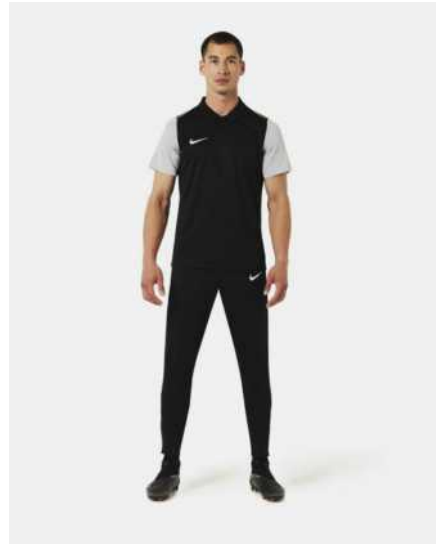

Sustainable materials

New

Dri-Fit Academy Pro 24 Polo

RRP £39.99

Lifecycle

January 2024 - December 2025

Futures only

Available in

XS - S - M - L - XL - 2XL - 3XL

Product Features

- 100% polyester
- Nike Dri-FIT technology moves sweat from your skin for quicker evaporation—helping you stay dry and comfortable