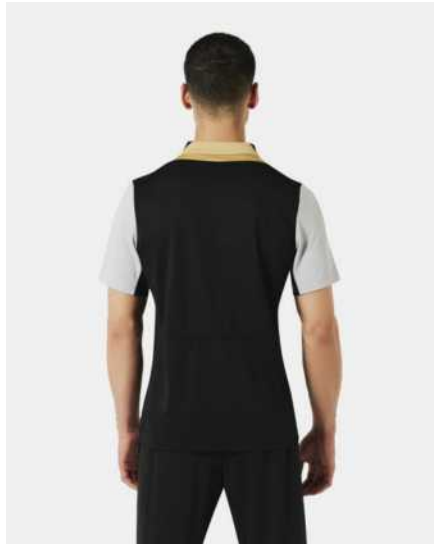

Sustainable materials

New

Dri-Fit Academy Pro 24 Polo

RRP £39.99

Lifecycle

January 2024 - December 2025

Futures only

Available in

XS - S - M - L - XL - 2XL - 3XL

Product Features

- 100% polyester
- Nike Dri-FIT technology moves sweat from your skin for quicker evaporation—helping you stay dry and comfortable