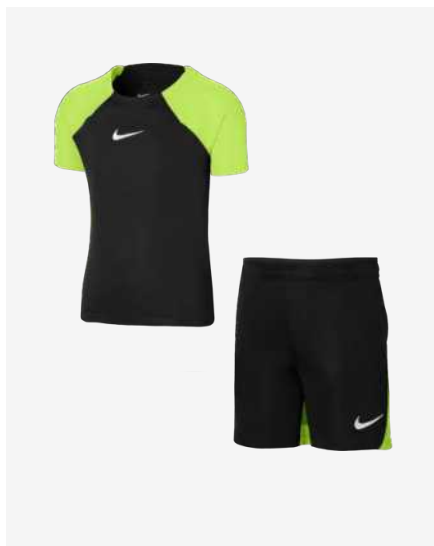

Sustainable materials

Carryover Dri-Fit Academy Pro Training Kit (Little Kids)

RRP £32.99

Lifecycle

January 2022 - December 2025

Futures only

Available in

XS - S - M - L - XL

Product Features

- This product is made with 100% recycled polyester fibers
- A relaxed, easy fit works together with moisture-wicking fabric to help keep sweat off your skin when your training heats up
- Nike Dri-FIT technology moves sweat away from your skin for quicker evaporation, helping you stay dry and comfortable
- Side pockets let you store small items
- Elastic drawcord provides a personalized fit
- Machine wash