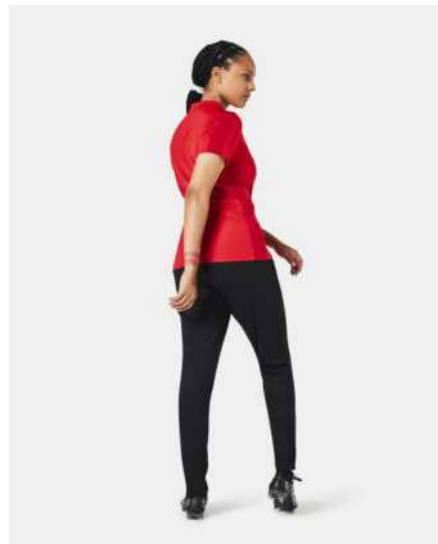

Sustainable materials

Carryover Dri-Fit Women's Academy 23 Knit Pant

RRP £39.99

Lifecycle

January 2023 - December 2024

Available in

XS - S - M - L - XL - 2XL

DR1671-010
Black / Black /
(White)

DR1671-451
Obsidian /
Obsidian /
(White)

Product Features

- 100% Polyester
- Nike Dri-FIT technology moves sweat away from your skin for quicker evaporation, helping you stay dry and comfortable
- Sweat-wicking fabric combined with mesh side stripes to help keep you dry and cool during your pre-match or training routine
- Mesh side panels let air flow to help keep you cool
- Zippers on the lower legs make it easy to change over cleats or shoes
- Zippered side pockets
- Elastic waistband with drawcord
- Embroidered Swoosh design