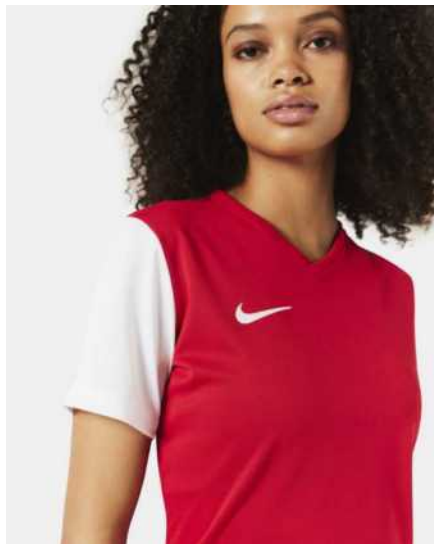

Sustainable materials

Carryover Dri-Fit Women's Tiempo Premier II Jersey S/S

RRP £19.99

Lifecycle

January 2022 - December 2026

Available in

XS - S - M - L - XL

Product Features

- 100% polyester
- Dri-FIT technology moves sweat from your skin for quicker evaporation—helping you stay dry and comfortable
- Mesh on the back provides additional breathability
- Slim fit for a tailored feel
- Machine wash