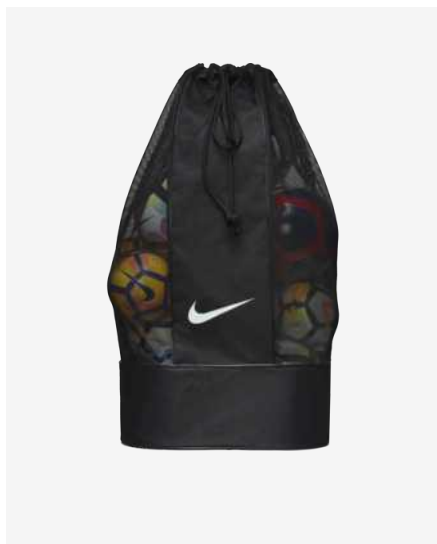

Carryover

Nike Club Team Ball Bag

RRP £24.99

Lifecycle

January 2019 - March 2025

Available in

ONE SIZE

BA5200-010
Black / Black /
(White)

Product Features

- Lining: 100% Polyester. Body: 88% Polyester/12% Nylon
- Adjustable shoulder straps are padded for comfortable carrying
- Drawcord closure lets you quickly access your gear
- Lightweight mesh promotes ventilation
- 86L x 44H x 44W cm / 160L