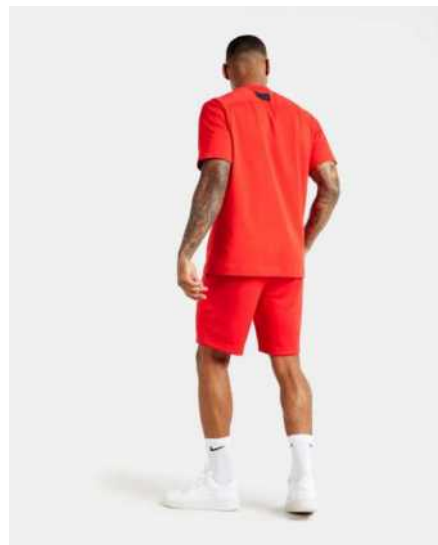

Sustainable materials

Carryover Strike 22 Express Short

RRP £44.99

Lifecycle

January 2022 - March 2024

Futures only

Available in

S - M - L - XL - 2XL

Product Features

- 100% polyester
- Design details specifically tailored for soccer's rising stars
- A relaxed fit paired with sweat-wicking fabric helps keep you cool and composed while fine-tuning your skills
- Nike Dri-FIT technology moves sweat away from your skin for quicker evaporation, helping you stay dry and comfortable
- Elastic waistband stretches for a custom fit. Mesh construction adds lightweight breathability
- Zippered side pockets let you store your essentials
- Standard fit for a relaxed, easy feel
- Machine wash