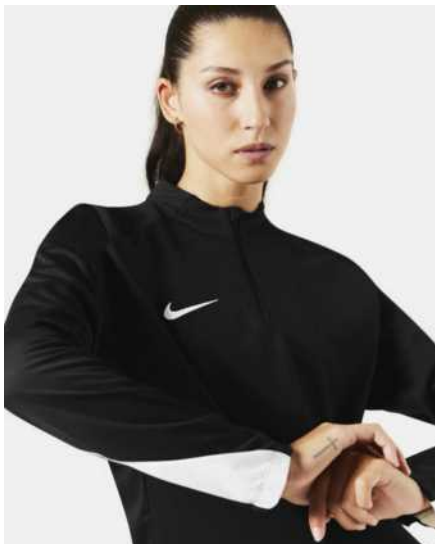

Sustainable materials

New
**Dri-Fit Women's Strike 24 Drill
Top**

RRP £79.99

Lifecycle

January 2024 - December 2025

Futures only

Available in

XS - S - M - L - XL - 2XL

Product Features

- 100% polyester
- This garment is made with 92% recycled materials
- A thumb loop at the end of the sleeve opening gives the athlete the option to loop over their thumb, for a locked in, secure feeling
- Endure on the body and sleeves is a Dri-Fit circular knit fabric, wicking sweat away from the body, with elastane content to enable stretch for range of motion