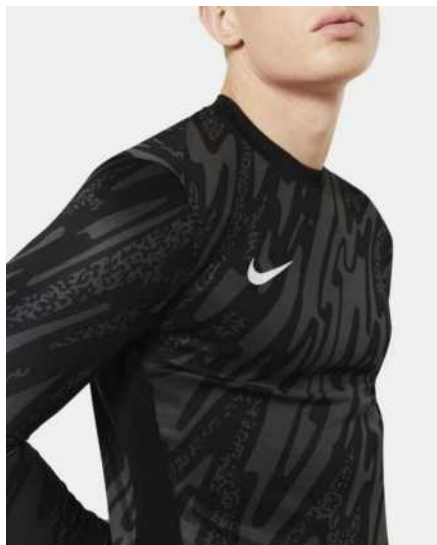

Sustainable materials

New

Dri-Fit Gardien V Goalkeeper Jersey L/S

RRP £59.99

Lifecycle

January 2024 - December 2025

Available in

XS - S - M - L - XL - 2XL - 3XL

FD7474-060
Anthracite /
Black / (White)

FD7474-354
Hyper Turq /
Teal Nebula /
(White)

FD7474-644
Laser Crimson /
University Red /
(White)

Product Features

- 100% polyester
- Nike Dri-FIT technology moves sweat away from your skin for quicker evaporation, helping you stay dry and comfortable
- Slim fit for a tailored look and feel