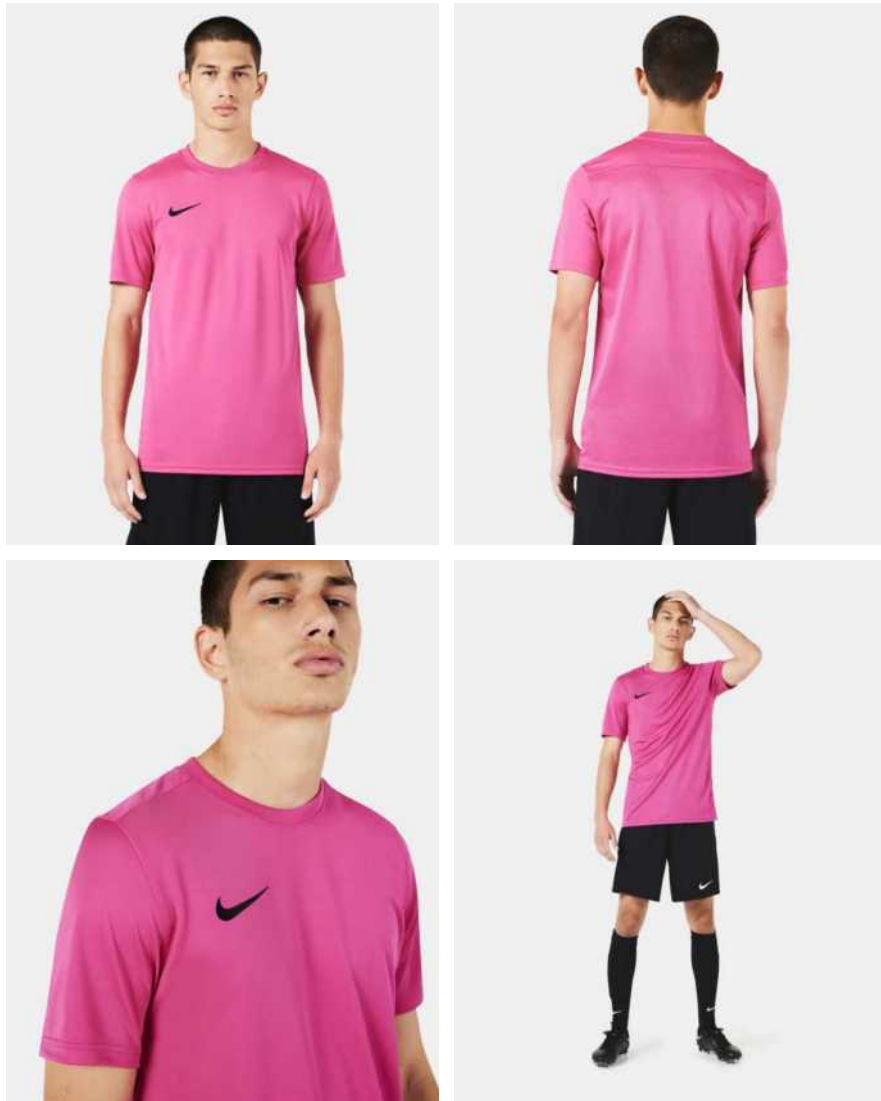

Sustainable materials

Carryover Dri-Fit Park VII Jersey S/S

RRP £17.99

Lifecycle

January 2020 - December 2025

Available in

S - M - L - XL - 2XL

BV6708-103 White / (University Red)

Product Features

- This product is made with at least 75% recycled polyester fibers
- Dri-FIT technology helps keep you dry and comfortable
- Mesh back panel adds breathability
- Slim fit for a tailored feel