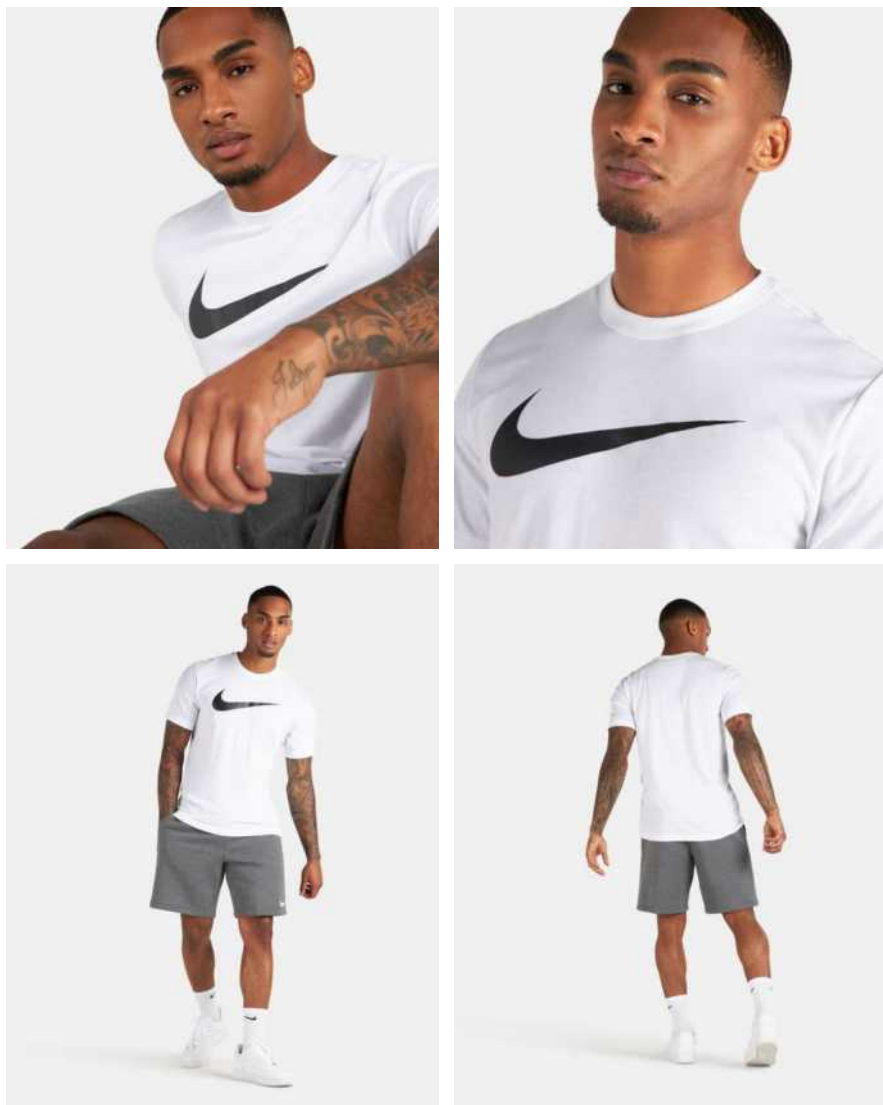

Carryover
Dri-Fit Park 20 Tee

RRP £32.99

Lifecycle

January 2021 - December 2025

Available in

S - M - L - XL - 2XL - 3XL

New

Product Features

- 75% Polyester/13% Cotton/12% Rayon
- The Nike Dri-FIT Park T-Shirt is made of soft, sweat-wicking fabric to help keep you comfortable during training or competition
- Nike Dri-FIT technology helps you stay dry and comfortable
- Lightweight fabric feels soft and slightly stretchy
- Standard fit for a relaxed, easy feel